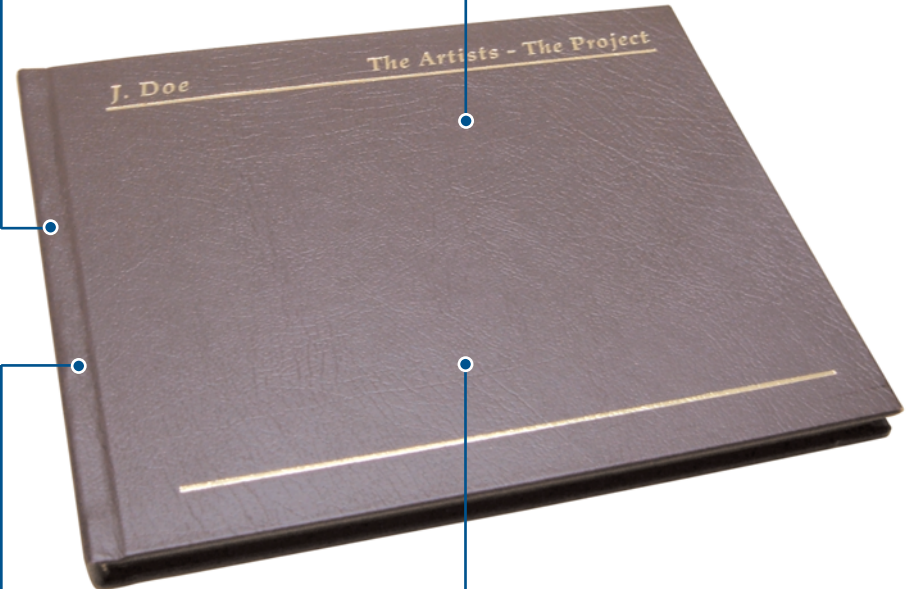

Layflat Capability

Smyth sewn allows projects to open evenly on flat surfaces for hands-free applications such as guides, manuals and cookbooks.

Case Binding

Case binding provides both ample protection for printed materials as well as the ability to select cover materials that best represent your work.